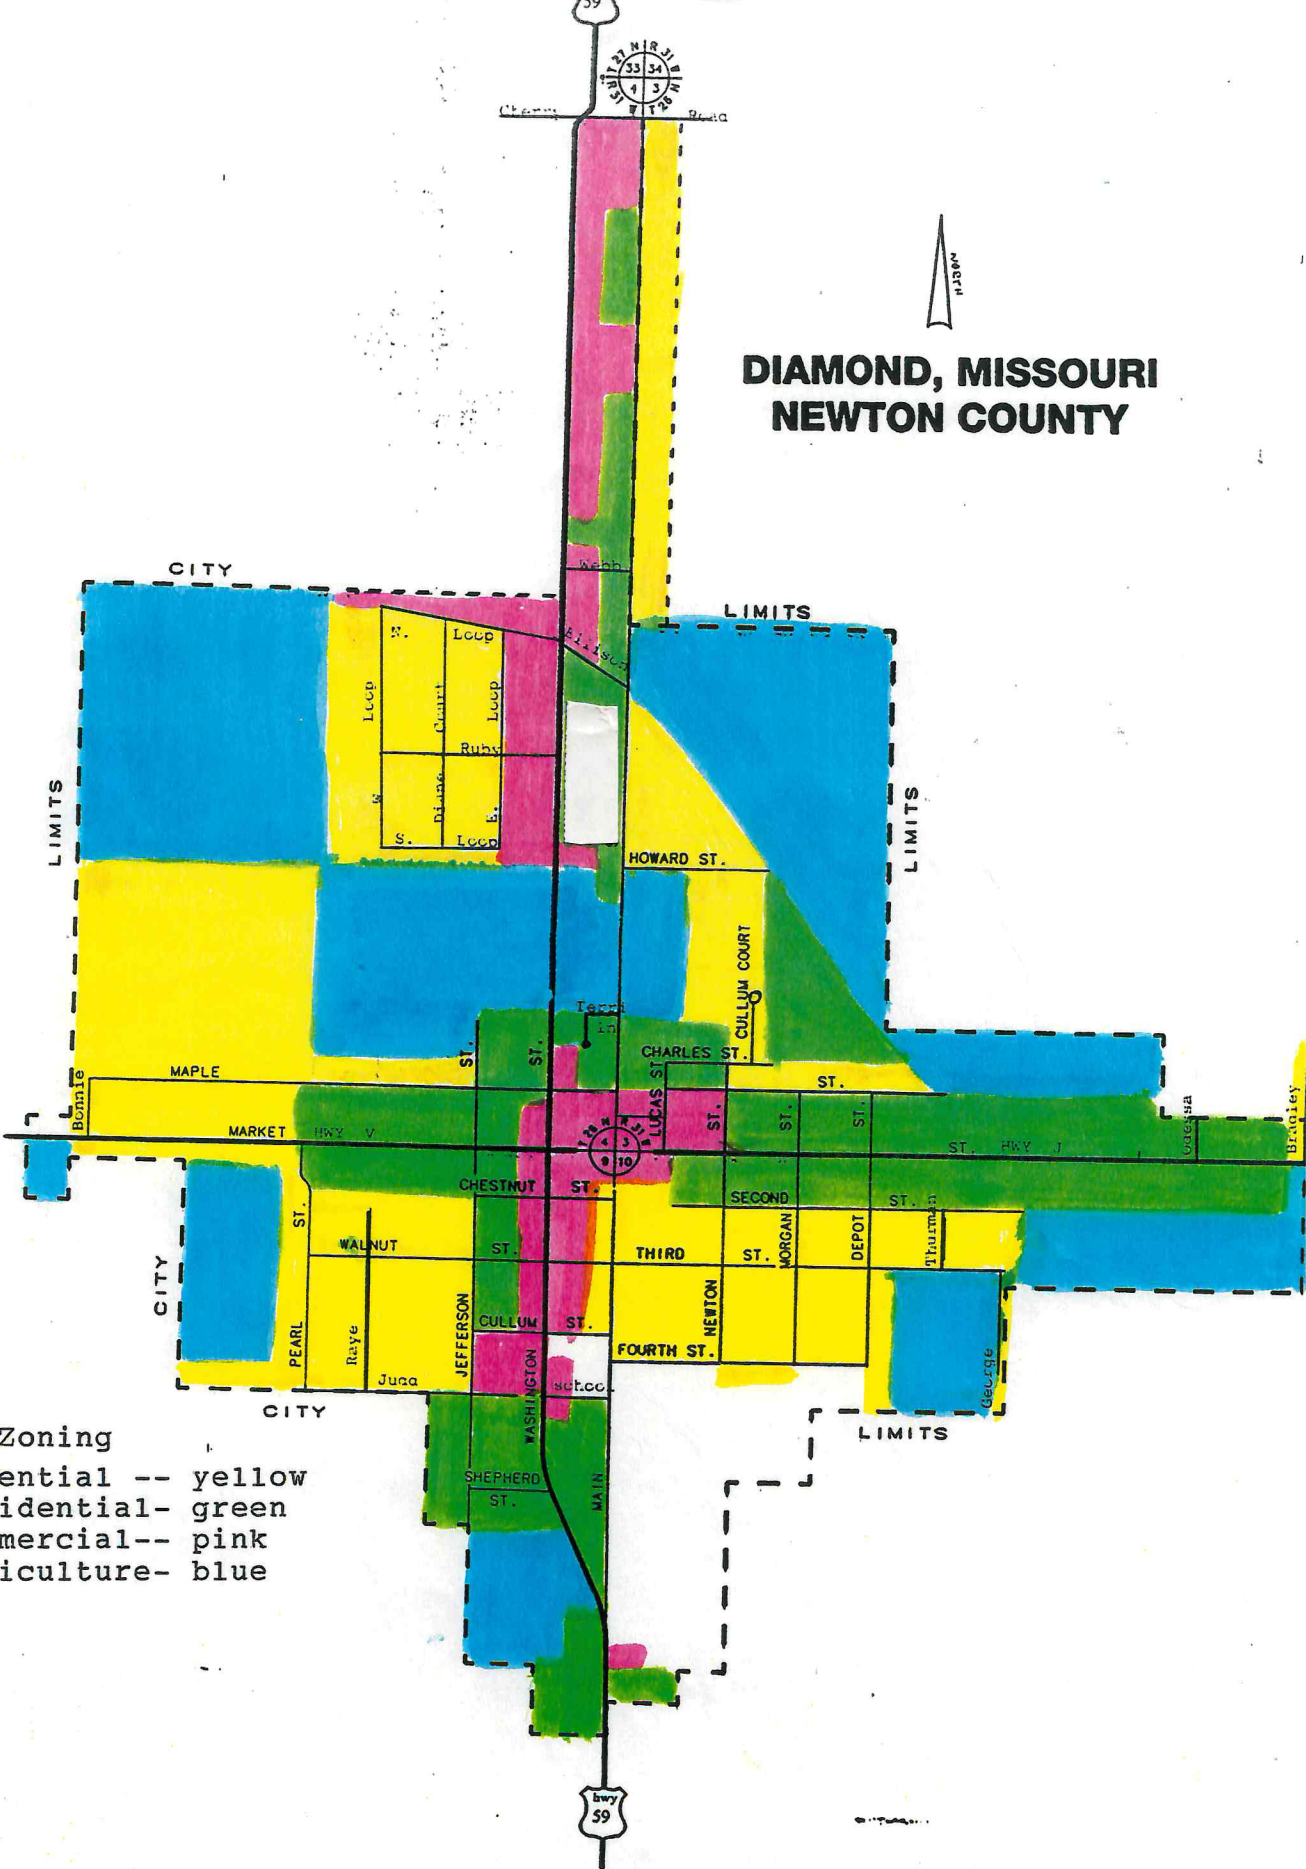

# DIAMOND, MISSOURI NEWTON COUNTY

**Proposed Zoning**

- R1M-R-1 Residential -- yellow
- R-2,3 Residential- green
- C-1,2 Commercial-- pink
- Agriculture- blue